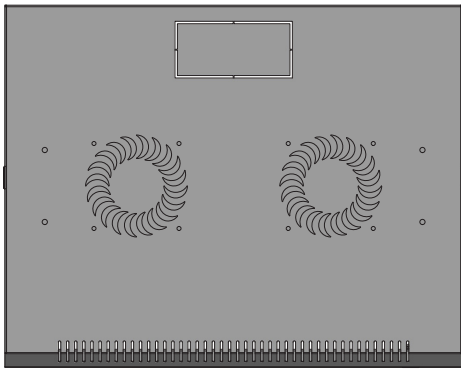

Technical Details

Features

19" Device Compatibility

Material

1.2mm Steel

Appearance

Finish Surface : Powder Coating
Color : RAL7035 or RAL7035

Standart Framed
Glass Door

Single Flat Door

Single Perforated
Door

Front View

Front View

Top View

Rear View

Bottom View

COM-BOX W-565 D-450

Product Code	Size (U)	Width (W)	Depth (D)	Height (H)	Mounting (X)	Mounting (Y)
MR.WTC06U45MN.XX	6U	565mm	450mm	310mm	428mm	190mm
MR.WTC07U45MN.XX	7U	565mm	450mm	354mm	428mm	234mm
MR.WTC09U45MN.XX	9U	565mm	450mm	443mm	428mm	323mm
MR.WTC12U45MN.XX	12U	565mm	450mm	577mm	428mm	457mm
MR.WTC16U45MN.XX	16U	565mm	450mm	754mm	428mm	634mm
MR.WTC20U45MN.XX	20U	565mm	450mm	931mm	428mm	811mm

WTN W-565 D-600

Product Code	Size (U)	Width (W)	Depth (D)	Height (H)	Mounting (X)	Mounting (Y)
MR.WTC06U60MN.XX	6U	565mm	600mm	310mm	428mm	190mm
MR.WTC07U60MN.XX	7U	565mm	600mm	354mm	428mm	234mm
MR.WTC09U60MN.XX	9U	565mm	600mm	443mm	428mm	323mm
MR.WTC12U60MN.XX	12U	565mm	600mm	577mm	428mm	457mm
MR.WTC16U60MN.XX	16U	565mm	600mm	754mm	428mm	634mm
MR.WTC20U60MN.XX	20U	565mm	600mm	931mm	428mm	811mm