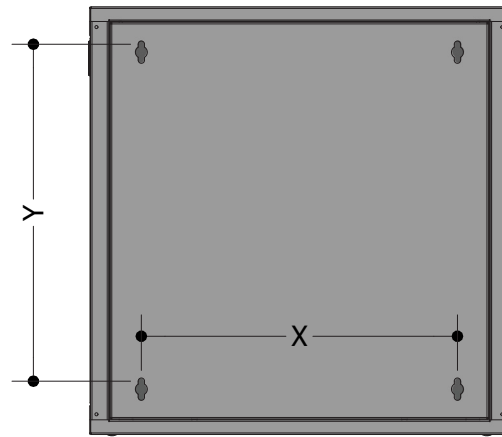

Single Flat Door

Single Perforated
Door

Front View

Front View

Top View

Rear View

Bottom View

COM-BOX W-565 D-450

Product Code	Size (U)	Width (W)	Depth (D)	Height (H)	Mounting (X)	Mounting (Y)
MR.WTC06U45MN.XX	6U	565mm	450mm	310mm	428mm	190mm
MR.WTC07U45MN.XX	7U	565mm	450mm	354mm	428mm	234mm
MR.WTC09U45MN.XX	9U	565mm	450mm	443mm	428mm	323mm
MR.WTC12U45MN.XX	12U	565mm	450mm	577mm	428mm	457mm
MR.WTC16U45MN.XX	16U	565mm	450mm	754mm	428mm	634mm
MR.WTC20U45MN.XX	20U	565mm	450mm	931mm	428mm	811mm

WTN W-565 D-600

Product Code	Size (U)	Width (W)	Depth (D)	Height (H)	Mounting (X)	Mounting (Y)
MR.WTC06U60MN.XX	6U	565mm	600mm	310mm	428mm	190mm
MR.WTC07U60MN.XX	7U	565mm	600mm	354mm	428mm	234mm
MR.WTC09U60MN.XX	9U	565mm	600mm	443mm	428mm	323mm
MR.WTC12U60MN.XX	12U	565mm	600mm	577mm	428mm	457mm
MR.WTC16U60MN.XX	16U	565mm	600mm	754mm	428mm	634mm
MR.WTC20U60MN.XX	20U	565mm	600mm	931mm	428mm	811mm

COM-BOX W-600 D-600

Product Code	Size (U)	Width (W)	Depth (D)	Height (H)	Mounting (X)	Mounting (Y)
MR.WTC06U660MN.XX	6U	600mm	600mm	310mm	418.5mm	190mm
MR.WTC07U660MN.XX	7U	600mm	600mm	354mm	418.5mm	234mm
MR.WTC09U660MN.XX	9U	600mm	600mm	443mm	418.5mm	323mm
MR.WTC12U660MN.XX	12U	600mm	600mm	577mm	418.5mm	457mm
MR.WTC16U660MN.XX	16U	600mm	600mm	754mm	418.5mm	634mm
MR.WTC20U660MN.XX	20U	600mm	600mm	931mm		811mm